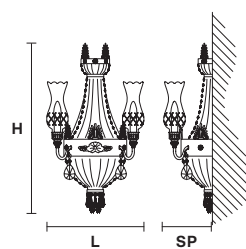

VE 827 A4

Applique

TECHNICAL INFORMATION

L	45 cm / 17.72"
SP	20 cm / 7.87"
H	70 cm / 27.56"
W	8 kg / 17.63 lb

LIGHTING SYSTEM

4×E14×40 W max
(not included).

Telaio in metallo e pendagli in cristallo.

Metal frame and crystal pendants.