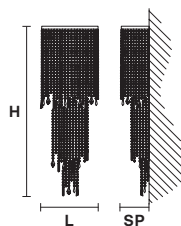

VE 825 A8 G

Applique

CE

TECHNICAL INFORMATIONS

L 30 cm / 11.81"
SP 13 cm / 5.12"
H 100 cm / 39.37"
W 6 kg / 13.22 lb

LIGHTING SYSTEM

8×G9×10 W max
 (not included).

VE 825 A8 M

Applique

CE

TECHNICAL INFORMATIONS

L 25 cm / 9.84"
SP 12 cm / 4.72"
H 70 cm / 27.56"
W 4 kg / 8.81 lb

LIGHTING SYSTEM

8×G9×10 W max
 (not included).

Telaio in metallo cromato e pendagli in cristallo .

Chrome plated metal frame and crystal pendants.