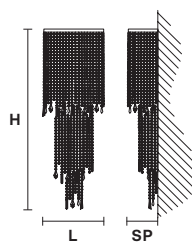

VE 825 A8 G

Applique

CE

TECHNICAL INFORMATIONS

L 30 cm / 11.81"
SP 13 cm / 5.12"
H 100 cm / 39.37"
W 6 kg / 13.22 lb

LIGHTING SYSTEM

8×G9×10 W max
 (not included).

VE 825 A8 M

Applique

CE

TECHNICAL INFORMATIONS

L 25 cm / 9.84"
SP 12 cm / 4.72"
H 70 cm / 27.56"
W 4 kg / 8.81 lb

LIGHTING SYSTEM

8×G9×10 W max
 (not included).

Telaio in metallo cromato e pendagli in cristallo .

Chrome plated metal frame and crystal pendants.