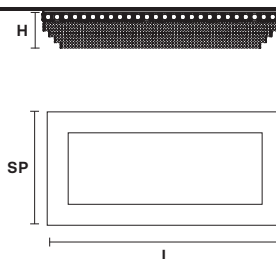

L 80 cm / 31.50"
SP 80 cm / 31.50"
H 27 cm / 10.63"
W 26 kg / 57.32 lb

LIGHTING SYSTEM

24×E14×10 W max
(not included).

VE 821 PL28

Ceiling

CE

TECHNICAL INFORMATIONS

L 110 cm / 43.30"
SP 60 cm / 23.62"
H 27 cm / 10.63"
W 33 kg / 72.75 lb

LIGHTING SYSTEM

28×E14×10 W max
(not included).

VE 821 PL32

Ceiling

CE

TECHNICAL INFORMATIONS

L 122 cm / 48.03"
SP 60 cm / 23.62"
H 27 cm / 10.63"
W 40 kg / 88.18 lb

LIGHTING SYSTEM

32×E14×10 W max
(not included).

VE 821 PL44

Ceiling

CE

TECHNICAL INFORMATIONS

L 166 cm / 65.35"
SP 80 cm / 31.50"
H 27 cm / 10.63"
W 50 kg / 110.23 lb

LIGHTING SYSTEM

44×E14×10 W max
(not included).