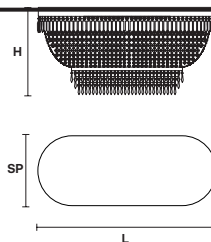

Telaio in metallo dorato e pendagli in cristallo.

Gold plated metal frame and crystal pendants.

**G03**  
Shiny gold

#### TECHNICAL INFORMATION

**L** 80 cm / 31.50"  
**SP** 40 cm / 15.74"  
**H** 50 cm / 19.68"  
**W** 25 kg / 55.11 lb

#### TECHNICAL INFORMATION

**L** 100 cm / 39.37"  
**SP** 55 cm / 21.65"  
**H** 50 cm / 19.69"  
**W** 34 kg / 74.95 lb

#### TECHNICAL INFORMATION

**L** 150 cm / 59.10"  
**SP** 47 cm / 18.50"  
**H** 50 cm / 19.69"  
**W** 50 kg / 110.2 lb