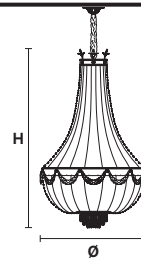

VE 818/12

Suspension

TECHNICAL INFORMATION

Ø 60 cm / 23.62"
H 100 cm / 39.37"
W 20 kg / 44.09 lb

LIGHTING SYSTEM

12×E27×20 W max
(not included).