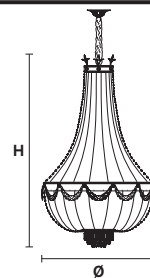

VE 818/18

Suspension

TECHNICAL INFORMATION

Ø 100 cm / 39.37"
H 165 cm / 64.96"
W 55 kg / 121.25 lb

LIGHTING SYSTEM

18×E27×20 W max
(not included).