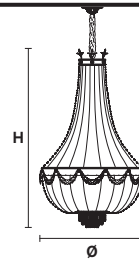

VE 818/16

Suspension

TECHNICAL INFORMATION

Ø 78 cm / 30.71"
H 140 cm / 55.12"
W 30 kg / 66.13 lb

LIGHTING SYSTEM

16×E27×20 W max
(not included).