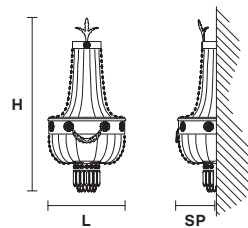

VE 818/A3

Applique

TECHNICAL INFORMATION

L	32 cm / 12.60"
SP	19 cm / 7.48"
H	70 cm / 27.56"
W	6 kg / 13.22 lb

LIGHTING SYSTEM

3×E14×10 W max
(not included).

Telaio in metallo dorato e pendagli in cristallo.

Gold plated metal frame and crystal pendants.

G03
Shiny gold