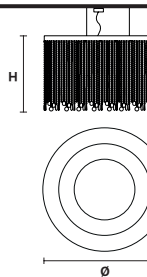

VE 811/S10 RD

Suspension

TECHNICAL INFORMATIONS

Ø 80 cm / 31.50"
H 50 cm / 19.70"
W 15 kg / 33.00 lb

LIGHTING SYSTEM

10×E27×20 W max
(not included).