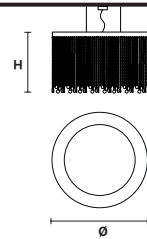

VE 811/S3 RD

Suspension

TECHNICAL INFORMATIONS

Ø 40 cm / 15.60"
H 30 cm / 11.80"
W 4 kg / 8.80 lb

LIGHTING SYSTEM

3×E14×10 W max
(not included).