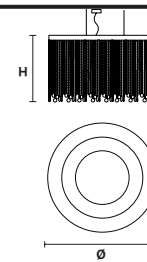

VE 811/S8 RD

Suspension

TECHNICAL INFORMATIONS

Ø 60 cm / 23.70"
H 40 cm / 15.60"
W 8 kg / 17.60 lb

LIGHTING SYSTEM

8×E27×20 W max
(not included).