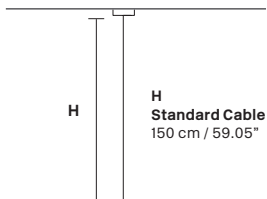

Telaio in metallo cromato e pendagli in cristallo.

Chrome plated metal frame and crystal pendants.

VE 811/S3 RD

Suspension

TECHNICAL INFORMATIONS

Ø 40 cm / 15.60"
H 30 cm / 11.80"
W 4 kg / 8.80 lb

LIGHTING SYSTEM

3×E14×10 W max
(not included).

VE 811/S8 RD

Suspension

TECHNICAL INFORMATIONS

Ø 60 cm / 23.70"
H 40 cm / 15.60"
W 8 kg / 17.60 lb

LIGHTING SYSTEM

8×E27×20 W max
(not included).

VE 811/S10 RD

Suspension

TECHNICAL INFORMATIONS

Ø 80 cm / 31.50"
H 50 cm / 19.70"
W 15 kg / 33.00 lb

LIGHTING SYSTEM

10×E27×20 W max
(not included).

VE 811/S12 RD

Suspension

TECHNICAL INFORMATIONS

Ø 100 cm / 39.40"
H 60 cm / 23.70"
W 28 kg / 61.60 lb

LIGHTING SYSTEM

12×E27×20 W max
(not included).