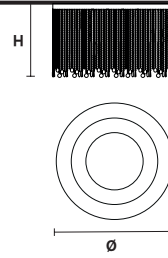

Telaio in metallo cromato e pendagli in cristallo.
 Chrome plated metal frame and crystal pendants.

G04
 Shiny chrome

VE 811/PL3 RD

Ceiling

CE

TECHNICAL INFORMATIONS

Ø 40 cm / 15.60"
H 30 cm / 11.80"
W 4 kg / 8.80 lbb

LIGHTING SYSTEM

3×E14×10 W max
 (not included).

VE 811/PL8 RD

Ceiling

CE

TECHNICAL INFORMATIONS

Ø 60 cm / 23.70"
H 40 cm / 15.60"
W 8 kg / 17.60 lb

LIGHTING SYSTEM

8×E27×20 W max
 (not included).

VE 811/PL10 RD

Ceiling

CE

TECHNICAL INFORMATIONS

Ø 80 cm / 31.50"
H 50 cm / 19.70"
W 15 kg / 33.06 lb

LIGHTING SYSTEM

10×E27×20 W max
 (not included).

VE 811/PL12 RD

Ceiling

CE

TECHNICAL INFORMATIONS

Ø 100 cm / 39.40"
H 60 cm / 23.70"
W 28 kg / 61.60 lb

LIGHTING SYSTEM

12×E27×20 W max
 (not included).