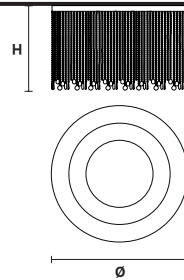

Telaio in metallo cromato e pendagli in cristallo.
 Chrome plated metal frame and crystal pendants.

G04
 Shiny chrome

VE 811/PL3 RD

Ceiling

CE

TECHNICAL INFORMATIONS

Ø 40 cm / 15.60"
H 30 cm / 11.80"
W 4 kg / 8.80 lbb

LIGHTING SYSTEM

3×E14×10 W max
 (not included).

VE 811/PL8 RD

Ceiling

CE

TECHNICAL INFORMATIONS

Ø 60 cm / 23.70"
H 40 cm / 15.60"
W 8 kg / 17.60 lb

LIGHTING SYSTEM

8×E27×20 W max
 (not included).

VE 811/PL10 RD

Ceiling

CE

TECHNICAL INFORMATIONS

Ø 80 cm / 31.50"
H 50 cm / 19.70"
W 15 kg / 33.06 lb

LIGHTING SYSTEM

10×E27×20 W max
 (not included).

VE 811/PL12 RD

Ceiling

CE

TECHNICAL INFORMATIONS

Ø 100 cm / 39.40"
H 60 cm / 23.70"
W 28 kg / 61.60 lb

LIGHTING SYSTEM

12×E27×20 W max
 (not included).