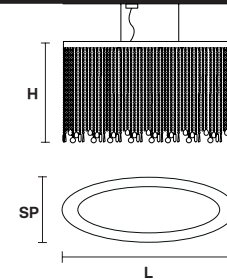

Telaio in metallo cromato e pendagli in cristallo.

Chrome plated metal frame and crystal pendants.

G04
Shiny chrome

VE 811/S4 OV

Suspension

TECHNICAL INFORMATION

L 80 cm / 31.50"
SP 40 cm / 15.60"
H 30cm / 11.80"
W 9 kg / 19.80 lb

LIGHTING SYSTEM

4×E27×20 W max
(not included).

VE 811/S5 OV

Suspension

TECHNICAL INFORMATION

L 100 cm / 39.40"
SP 40 cm / 15.70"
H 40 cm / 15.70"
W 12 kg / 26.40 lb

LIGHTING SYSTEM

5×E27×20 W max
(not included).

VE 811/S6 OV

Suspension

TECHNICAL INFORMATION

L 120 cm / 47.30"
SP 60 cm / 23.70"
H 50 cm / 19.70"
W 16 kg / 35.20 lb

LIGHTING SYSTEM

6×E27×20 W max
(not included).