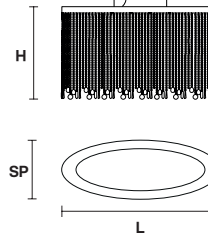

Telaio in metallo cromato e pendagli in cristallo.

Chrome plated metal frame and crystal pendants.

G04
Shiny chrome

VE 811/S4 OV

Suspension

TECHNICAL INFORMATION

L 80 cm / 31.50"
SP 40 cm / 15.60"
H 30cm / 11.80"
W 9 kg / 19.80 lb

LIGHTING SYSTEM

4×E27×20 W max
(not included).

VE 811/S5 OV

Suspension

TECHNICAL INFORMATION

L 100 cm / 39.40"
SP 40 cm / 15.70"
H 40 cm / 15.70"
W 12 kg / 26.40 lb

LIGHTING SYSTEM

5×E27×20 W max
(not included).

VE 811/S6 OV

Suspension

TECHNICAL INFORMATION

L 120 cm / 47.30"
SP 60 cm / 23.70"
H 50 cm / 19.70"
W 16 kg / 35.20 lb

LIGHTING SYSTEM

6×E27×20 W max
(not included).