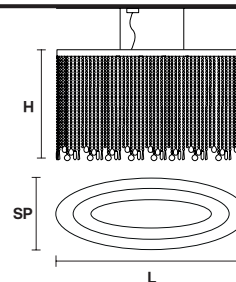

Telaio in metallo cromato e pendagli in cristallo.

Chrome plated metal frame and crystal pendants.

G04
Shiny chrome

VE 811/S4 OV

Suspension

TECHNICAL INFORMATION

L 80 cm / 31.50"
SP 40 cm / 15.60"
H 30cm / 11.80"
W 9 kg / 19.80 lb

LIGHTING SYSTEM

4×E27×20 W max
(not included).

VE 811/S5 OV

Suspension

TECHNICAL INFORMATION

L 100 cm / 39.40"
SP 40 cm / 15.70"
H 40 cm / 15.70"
W 12 kg / 26.40 lb

LIGHTING SYSTEM

5×E27×20 W max
(not included).

VE 811/S6 OV

Suspension

TECHNICAL INFORMATION

L 120 cm / 47.30"
SP 60 cm / 23.70"
H 50 cm / 19.70"
W 16 kg / 35.20 lb

LIGHTING SYSTEM

6×E27×20 W max
(not included).