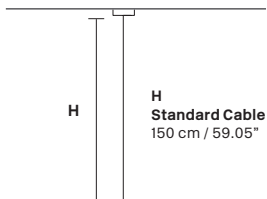

Telaio in metallo cromato e pendagli in cristallo.

Chrome plated metal frame and crystal pendants.

G04
Shiny chrome

VE 811/S4 OV

Suspension

TECHNICAL INFORMATION

L 80 cm / 31.50"
SP 40 cm / 15.60"
H 30cm / 11.80"
W 9 kg / 19.80 lb

LIGHTING SYSTEM

4×E27×20 W max
(not included).

VE 811/S5 OV

Suspension

TECHNICAL INFORMATION

L 100 cm / 39.40"
SP 40 cm / 15.70"
H 40 cm / 15.70"
W 12 kg / 26.40 lb

LIGHTING SYSTEM

5×E27×20 W max
(not included).

VE 811/S6 OV

Suspension

TECHNICAL INFORMATION

L 120 cm / 47.30"
SP 60 cm / 23.70"
H 50 cm / 19.70"
W 16 kg / 35.20 lb

LIGHTING SYSTEM

6×E27×20 W max
(not included).