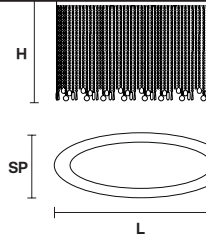

VE 811/PL5 OV

Ceiling

CE

TECHNICAL INFORMATIONS

L 100 cm / 39.40"
SP 40 cm / 15.60"
H 40 cm / 15.60"
W 12 kg / 26.40 lb

LIGHTING SYSTEM

5 x E27 x 20 W max
(not included).