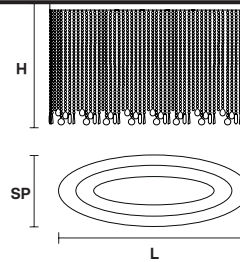

VE 811/PL6 OV

Ceiling

CE

TECHNICAL INFORMATIONS

L 120 cm / 47.30"
SP 60 cm / 23.70"
H 50 cm / 19.70"
W 16 kg / 35.20 lb

LIGHTING SYSTEM

6 x E27 x 20 W max
(not included).