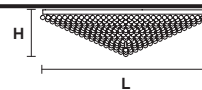

VE 809/PL12

Ceiling

CE

TECHNICAL INFORMATIONS

L 105 cm / 41.34"
SP 105 cm / 41.34"
H 35 cm / 13.78"
W 60 kg / 132.27 lb

LIGHTING SYSTEM

12×E27×20 W max
(not included).