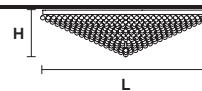

VE 809/PL48

Ceiling

CE

TECHNICAL INFORMATIONS

L 160 cm / 62.99"
SP 160 cm / 62.99"
H 40 cm / 15.75"
W 120 kg / 264.5 lb

LIGHTING SYSTEM

48×E27×20 W max
(not included).