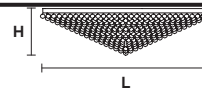

Telaio in metallo cromato e pendagli in cristallo.

Chrome plated metal frame and crystal pendants.

**G04**  
Shiny chrome

**VE 809/PL4**

**Ceiling**

CE

**TECHNICAL INFORMATIONS**

**L** 50 cm / 19.69"  
**SP** 50 cm / 19.69"  
**H** 25 cm / 9.84"  
**W** 27 kg / 59.52 lb

**LIGHTING SYSTEM**

4×E27×20 W max  
(not included).

**VE 809/PL8**

**Ceiling**

CE

**TECHNICAL INFORMATIONS**

**L** 70 cm / 27.56"  
**SP** 70 cm / 27.56"  
**H** 30 cm / 11.81"  
**W** 30 kg / 66.13 lb

**LIGHTING SYSTEM**