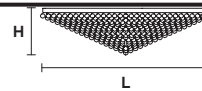

Telaio in metallo cromato e pendagli in cristallo.

Chrome plated metal frame and crystal pendants.

**G04**  
Shiny chrome

**VE 809/PL4**

**Ceiling**

CE

**TECHNICAL INFORMATIONS**

**L** 50 cm / 19.69"  
**SP** 50 cm / 19.69"  
**H** 25 cm / 9.84"  
**W** 27 kg / 59.52 lb

**LIGHTING SYSTEM**

4×E27×20 W max  
(not included).

**VE 809/PL8**

**Ceiling**

CE

**TECHNICAL INFORMATIONS**

**L** 70 cm / 27.56"  
**SP** 70 cm / 27.56"  
**H** 30 cm / 11.81"  
**W** 30 kg / 66.13 lb

**LIGHTING SYSTEM**