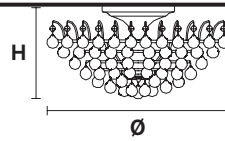

Telaio in metallo cromato e pendagli in cristallo.

Chrome plated metal frame and crystal pendants.

G04
Shiny chrome

VE 808/PL3 40

Ceiling

CE

TECHNICAL INFORMATION

Ø 40 cm / 15.75"
H 25 cm / 9.84"
W 15 kg / 33.06 lb

LIGHTING SYSTEM

3×E14×10 W max
(not included).

VE 808/PL3 50

Ceiling

CE

TECHNICAL INFORMATION

Ø 50 cm / 19.69"
H 30 cm / 11.81"
W 16 kg / 35.27 lb

LIGHTING SYSTEM

3×E14×10 W max
(not included).

VE 808/PL8+4

Ceiling

CE

TECHNICAL INFORMATION

Ø 75 cm / 29.53"
H 35 cm / 13.78"
W 30 kg / 66.13 lb

LIGHTING SYSTEM

12×E27×20 W max
(not included).

VE 808/PL16

Ceiling

CE

TECHNICAL INFORMATION

Ø 100 cm / 39.37"
H 45 cm / 17.72"
W 50 kg / 110.23 lb

LIGHTING SYSTEM

16×E27×20 W max
(not included).