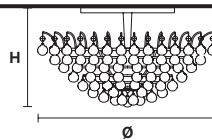

Telaio in metallo cromato e pendagli in cristallo.

Chrome plated metal frame and crystal pendants.

G04
Shiny chrome

VE 808/PL3 40

Ceiling

CE

TECHNICAL INFORMATION

Ø 40 cm / 15.75"
H 25 cm / 9.84"
W 15 kg / 33.06 lb

LIGHTING SYSTEM

3×E14×10 W max
(not included).

VE 808/PL3 50

Ceiling

CE

TECHNICAL INFORMATION

Ø 50 cm / 19.69"
H 30 cm / 11.81"
W 16 kg / 35.27 lb

LIGHTING SYSTEM

3×E14×10 W max
(not included).

VE 808/PL8+4

Ceiling

CE

TECHNICAL INFORMATION

Ø 75 cm / 29.53"
H 35 cm / 13.78"
W 30 kg / 66.13 lb

LIGHTING SYSTEM

12×E27×20 W max
(not included).

VE 808/PL16

Ceiling

CE

TECHNICAL INFORMATION

Ø 100 cm / 39.37"
H 45 cm / 17.72"
W 50 kg / 110.23 lb

LIGHTING SYSTEM

16×E27×20 W max
(not included).