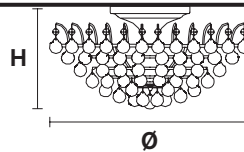

Telaio in metallo cromato e pendagli in cristallo.

Chrome plated metal frame and crystal pendants.

G04
Shiny chrome

VE 808/PL3 40

Ceiling

CE

TECHNICAL INFORMATION

Ø 40 cm / 15.75"
H 25 cm / 9.84"
W 15 kg / 33.06 lb

LIGHTING SYSTEM

3×E14×10 W max
(not included).

VE 808/PL3 50

Ceiling

CE

TECHNICAL INFORMATION

Ø 50 cm / 19.69"
H 30 cm / 11.81"
W 16 kg / 35.27 lb

LIGHTING SYSTEM

3×E14×10 W max
(not included).

VE 808/PL8+4

Ceiling

CE

TECHNICAL INFORMATION

Ø 75 cm / 29.53"
H 35 cm / 13.78"
W 30 kg / 66.13 lb

LIGHTING SYSTEM

12×E27×20 W max
(not included).

VE 808/PL16

Ceiling

CE

TECHNICAL INFORMATION

Ø 100 cm / 39.37"
H 45 cm / 17.72"
W 50 kg / 110.23 lb

LIGHTING SYSTEM

16×E27×20 W max
(not included).