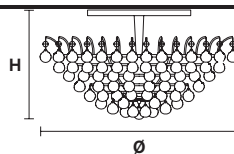

LIGHTING SYSTEM

3×E14×10 W max
(not included).

VE 808/PL3 50

Ceiling

CE

TECHNICAL INFORMATION

Ø 50 cm / 19.69"
H 30 cm / 11.81"
W 16 kg / 35.27 lb

LIGHTING SYSTEM

3×E14×10 W max
(not included).

VE 808/PL8+4

Ceiling

CE

TECHNICAL INFORMATION

Ø 75 cm / 29.53"
H 35 cm / 13.78"
W 30 kg / 66.13 lb

LIGHTING SYSTEM

12×E27×20 W max
(not included).

VE 808/PL16

Ceiling

CE

TECHNICAL INFORMATION

Ø 100 cm / 39.37"
H 45 cm / 17.72"
W 50 kg / 110.23 lb

LIGHTING SYSTEM

16×E27×20 W max
(not included).