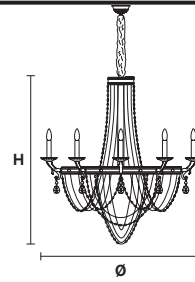

Telaio in ottone dorato e pendagli in cristallo .
Solid brass gold plated frame, crystal pendants.

G03
Shiny gold

G21
Antiqued chrome

VE 805/8+4+1

Applique

TECHNICAL INFORMATION

Ø 100 cm / 39.37"
H 100 cm / 39.37"
W 26 kg / 57.32 lb

LIGHTING SYSTEM

12×E14×10 W max
1×E27×20 W max
(not included).

VE 805/12+6+1

Applique

TECHNICAL INFORMATION

Ø 140 cm / 55.15"
H 150 cm / 59.10"
W 40 kg / 88.18 lb

LIGHTING SYSTEM

18×E14×10 W max
1×E27×20 W max
(not included).