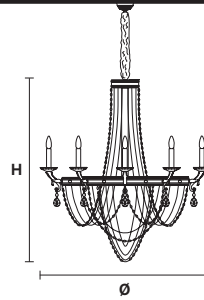

Telaio in ottone dorato e pendagli in cristallo .
Solid brass gold plated frame, crystal pendants.

G03
Shiny gold

G21
Antiqued chrome

VE 805/8+4+1

Applique

TECHNICAL INFORMATION

Ø 100 cm / 39.37"
H 100 cm / 39.37"
W 26 kg / 57.32 lb

LIGHTING SYSTEM

12×E14×10 W max
1×E27×20 W max
(not included).

VE 805/12+6+1

Applique

TECHNICAL INFORMATION

Ø 140 cm / 55.15"
H 150 cm / 59.10"
W 40 kg / 88.18 lb

LIGHTING SYSTEM

18×E14×10 W max
1×E27×20 W max
(not included).