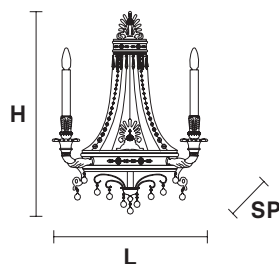

VE 804/A3

Applique

TECHNICAL INFORMATION

L	45 cm / 17.72"
SP	25 cm / 9.84"
H	60 cm / 23.62"
W	9 kg / 19.84 lb

LIGHTING SYSTEM

3×E14×10 W max
(not included).

Telaio in ottone dorato e pendagli in cristallo .