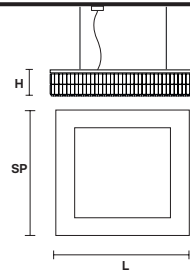

Telaio in metallo e pendagli in cristallo.

Metal frame and crystal pendants.

G04
Shiny chrome

VE 760/S12 SQ

Suspension

TECHNICAL INFORMATION

L 60 cm / 23.62"
SP 60 cm / 23.62"
H 18 cm / 7.08"
W 20 kg / 44.09 lb

LIGHTING SYSTEM

12×E27×20 W max
(not included).
Ø max 45 mm

VE 760/S16 SQ

Suspension

TECHNICAL INFORMATION

L 90 cm / 35.40"
SP 90 cm / 35.40"
H 18 cm / 7.08"
W 30 kg / 66.13 lb

LIGHTING SYSTEM

16×E27×20 W max
(not included).
Ø max 45 mm

VE 760/S24 SQ

Suspension

TECHNICAL INFORMATION

L 120 cm / 47.24"
SP 120 cm / 47.24"
H 18 cm / 7.08"
W 40 kg / 88.18 lb

LIGHTING SYSTEM

24×E27×20 W max
(not included).
Ø max 45 mm