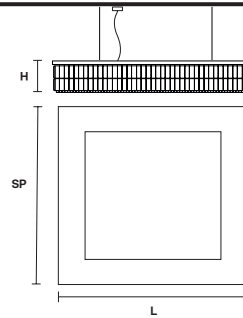

Telaio in metallo e pendagli in cristallo.

Metal frame and crystal pendants.

G04
Shiny chrome

VE 760/S12 SQ

Suspension

TECHNICAL INFORMATION

L 60 cm / 23.62"
SP 60 cm / 23.62"
H 18 cm / 7.08"
W 20 kg / 44.09 lb

LIGHTING SYSTEM

12×E27×20 W max
(not included).
Ø max 45 mm

VE 760/S16 SQ

Suspension

TECHNICAL INFORMATION

L 90 cm / 35.40"
SP 90 cm / 35.40"
H 18 cm / 7.08"
W 30 kg / 66.13 lb

LIGHTING SYSTEM

16×E27×20 W max
(not included).
Ø max 45 mm

VE 760/S24 SQ

Suspension

TECHNICAL INFORMATION

L 120 cm / 47.24"
SP 120 cm / 47.24"
H 18 cm / 7.08"
W 40 kg / 88.18 lb

LIGHTING SYSTEM

24×E27×20 W max
(not included).
Ø max 45 mm