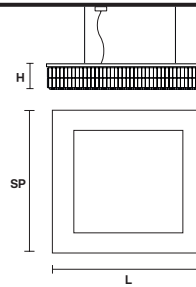

Telaio in metallo e pendagli in cristallo.

Metal frame and crystal pendants.

G04
Shiny chrome

VE 760/S12 SQ

Suspension

TECHNICAL INFORMATION

L 60 cm / 23.62"
SP 60 cm / 23.62"
H 18 cm / 7.08"
W 20 kg / 44.09 lb

LIGHTING SYSTEM

12×E27×20 W max
(not included).
Ø max 45 mm

VE 760/S16 SQ

Suspension

TECHNICAL INFORMATION

L 90 cm / 35.40"
SP 90 cm / 35.40"
H 18 cm / 7.08"
W 30 kg / 66.13 lb

LIGHTING SYSTEM

16×E27×20 W max
(not included).
Ø max 45 mm

VE 760/S24 SQ

Suspension

TECHNICAL INFORMATION

L 120 cm / 47.24"
SP 120 cm / 47.24"
H 18 cm / 7.08"
W 40 kg / 88.18 lb

LIGHTING SYSTEM

24×E27×20 W max
(not included).
Ø max 45 mm