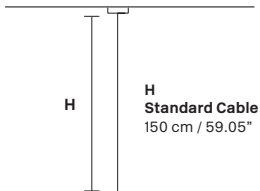

Telaio in metallo e pendagli in cristallo.

Metal frame and crystal pendants.

G04
Shiny chrome

VE 760/S12 SQ

Suspension

TECHNICAL INFORMATION

L 60 cm / 23.62"
SP 60 cm / 23.62"
H 18 cm / 7.08"
W 20 kg / 44.09 lb

LIGHTING SYSTEM

12×E27×20 W max
(not included).
Ø max 45 mm

VE 760/S16 SQ

Suspension

TECHNICAL INFORMATION

L 90 cm / 35.40"
SP 90 cm / 35.40"
H 18 cm / 7.08"
W 30 kg / 66.13 lb

LIGHTING SYSTEM

16×E27×20 W max
(not included).
Ø max 45 mm

VE 760/S24 SQ

Suspension

TECHNICAL INFORMATION

L 120 cm / 47.24"
SP 120 cm / 47.24"
H 18 cm / 7.08"
W 40 kg / 88.18 lb

LIGHTING SYSTEM

24×E27×20 W max
(not included).
Ø max 45 mm