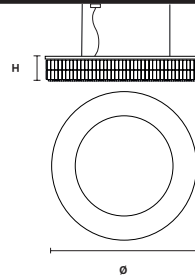

Telaio in metallo e pendagli in cristallo.

Metal frame and crystal pendants.

G04
Shiny chrome

VE 760/S8 RD

Suspension

TECHNICAL INFORMATION

Ø 60 cm / 23.62"
H 18 cm / 7.08"
W 21 kg / 46.29 lb

LIGHTING SYSTEM

8×E27×20 W max
(not included).
Ø max 45 mm

VE 760/S10 RD

Suspension

TECHNICAL INFORMATION

Ø 90 cm / 35.43"
H 18 cm / 7.08"
W 32 kg / 70.54 lb

LIGHTING SYSTEM

10×E27×20 W max
(not included).
Ø max 45 mm

VE 760/S16 RD

Suspension

TECHNICAL INFORMATION

Ø 120 cm / 47.24"
H 18 cm / 7.08"
W 40 kg / 88.18 lb

LIGHTING SYSTEM

16×E27×20 W max
(not included).
Ø max 45 mm