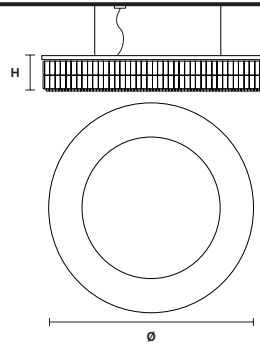

Telaio in metallo e pendagli in cristallo.

Metal frame and crystal pendants.

G04
Shiny chrome

VE 760/S8 RD

Suspension

TECHNICAL INFORMATION

Ø 60 cm / 23.62"
H 18 cm / 7.08"
W 21 kg / 46.29 lb

LIGHTING SYSTEM

8×E27×20 W max
(not included).
Ø max 45 mm

VE 760/S10 RD

Suspension

TECHNICAL INFORMATION

Ø 90 cm / 35.43"
H 18 cm / 7.08"
W 32 kg / 70.54 lb

LIGHTING SYSTEM

10×E27×20 W max
(not included).
Ø max 45 mm

VE 760/S16 RD

Suspension

TECHNICAL INFORMATION

Ø 120 cm / 47.24"
H 18 cm / 7.08"
W 40 kg / 88.18 lb

LIGHTING SYSTEM

16×E27×20 W max
(not included).
Ø max 45 mm