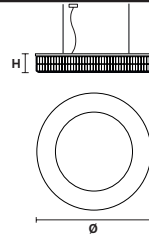

Telaio in metallo e pendagli in cristallo.

Metal frame and crystal pendants.

G04
Shiny chrome

VE 760/S8 RD

Suspension

TECHNICAL INFORMATION

Ø 60 cm / 23.62"
H 18 cm / 7.08"
W 21 kg / 46.29 lb

LIGHTING SYSTEM

8×E27×20 W max
(not included).
Ø max 45 mm

VE 760/S10 RD

Suspension

TECHNICAL INFORMATION

Ø 90 cm / 35.43"
H 18 cm / 7.08"
W 32 kg / 70.54 lb

LIGHTING SYSTEM

10×E27×20 W max
(not included).
Ø max 45 mm

VE 760/S16 RD

Suspension

TECHNICAL INFORMATION

Ø 120 cm / 47.24"
H 18 cm / 7.08"
W 40 kg / 88.18 lb

LIGHTING SYSTEM

16×E27×20 W max
(not included).
Ø max 45 mm