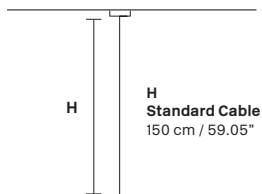

Telaio in metallo e pendagli in cristallo.

Metal frame and crystal pendants.

G04
Shiny chrome

VE 760/S8 RD

Suspension

TECHNICAL INFORMATION

Ø 60 cm / 23.62"
H 18 cm / 7.08"
W 21 kg / 46.29 lb

LIGHTING SYSTEM

8×E27×20 W max
(not included).
Ø max 45 mm

VE 760/S10 RD

Suspension

TECHNICAL INFORMATION

Ø 90 cm / 35.43"
H 18 cm / 7.08"
W 32 kg / 70.54 lb

LIGHTING SYSTEM

10×E27×20 W max
(not included).
Ø max 45 mm

VE 760/S16 RD

Suspension

TECHNICAL INFORMATION

Ø 120 cm / 47.24"
H 18 cm / 7.08"
W 40 kg / 88.18 lb

LIGHTING SYSTEM

16×E27×20 W max
(not included).
Ø max 45 mm