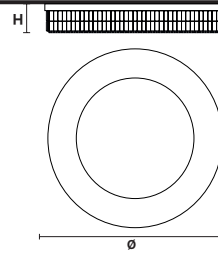

Telaio in metallo e pendagli in cristallo.

Metal frame and crystal pendants.

G04
Shiny chrome

VE 760/PL8 RD

Ceiling

CE

TECHNICAL INFORMATIONS

Ø 60 cm / 23.62"
H 18 cm / 7.08"
W 21 kg / 46.29 lb

LIGHTING SYSTEM

8×E27×20 W max
(not included).
Ø max 45 mm

VE 760/PL10 RD

Ceiling

CE

TECHNICAL INFORMATIONS

Ø 90 cm / 35.43"
H 18 cm / 7.08"
W 32 kg / 70.54 lb

LIGHTING SYSTEM

10×E27×20 W max
(not included).
Ø max 45 mm

VE 760/PL16 RD

Ceiling

CE

TECHNICAL INFORMATIONS

Ø 120 cm / 47.24"
H 18 cm / 7.08"
W 40 kg / 88.18 lb

LIGHTING SYSTEM

16×E27×20 W max
(not included).
Ø max 45 mm