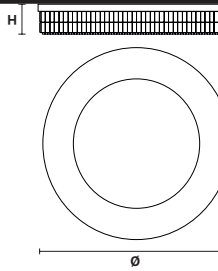

Telaio in metallo e pendagli in cristallo.

Metal frame and crystal pendants.

G04
Shiny chrome

VE 760/PL8 RD

Ceiling

CE

TECHNICAL INFORMATIONS

Ø 60 cm / 23.62"
H 18 cm / 7.08"
W 21 kg / 46.29 lb

LIGHTING SYSTEM

8×E27×20 W max
(not included).
Ø max 45 mm

VE 760/PL10 RD

Ceiling

CE

TECHNICAL INFORMATIONS

Ø 90 cm / 35.43"
H 18 cm / 7.08"
W 32 kg / 70.54 lb

LIGHTING SYSTEM

10×E27×20 W max
(not included).
Ø max 45 mm

VE 760/PL16 RD

Ceiling

CE

TECHNICAL INFORMATIONS

Ø 120 cm / 47.24"
H 18 cm / 7.08"
W 40 kg / 88.18 lb

LIGHTING SYSTEM

16×E27×20 W max
(not included).
Ø max 45 mm