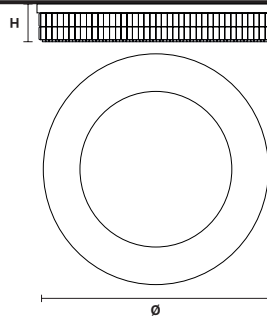

Telaio in metallo e pendagli in cristallo.

Metal frame and crystal pendants.

G04
Shiny chrome

VE 760/PL8 RD

Ceiling

CE

TECHNICAL INFORMATIONS

Ø 60 cm / 23.62"
H 18 cm / 7.08"
W 21 kg / 46.29 lb

LIGHTING SYSTEM

8×E27×20 W max
(not included).
Ø max 45 mm

VE 760/PL10 RD

Ceiling

CE

TECHNICAL INFORMATIONS

Ø 90 cm / 35.43"
H 18 cm / 7.08"
W 32 kg / 70.54 lb

LIGHTING SYSTEM

10×E27×20 W max
(not included).
Ø max 45 mm

VE 760/PL16 RD

Ceiling

CE

TECHNICAL INFORMATIONS

Ø 120 cm / 47.24"
H 18 cm / 7.08"
W 40 kg / 88.18 lb

LIGHTING SYSTEM

16×E27×20 W max
(not included).
Ø max 45 mm