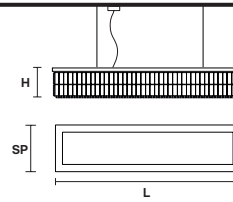

Telaio in metallo e pendagli in cristallo.

Metal frame and crystal pendants.

G04
Shiny chrome

VE 760/S16 RC

Suspension

TECHNICAL INFORMATION

L 100 cm / 39.37"
SP 60 cm / 23.62"
H 18 cm / 7.08"
W 27 kg / 59.52lb

LIGHTING SYSTEM

16×E27×20 W max
(not included).
Ø max 45 mm

VE 760/S20 RC

Suspension

TECHNICAL INFORMATION

L 150 cm / 59.05"
SP 60 cm / 23.60"
H 18 cm / 7.08"
W 35 kg / 77.16lb

LIGHTING SYSTEM

20×E27×20 W max
(not included).
Ø max 45 mm

VE 760/S26 RC

Suspension

TECHNICAL INFORMATION

L 200 cm / 78.74"
SP 80 cm / 31.49"
H 18 cm / 7.08"
W 52 kg / 114.64 lb

LIGHTING SYSTEM

26×E27×20 W max
(not included).
Ø max 45 mm