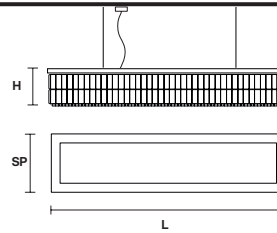

Telaio in metallo e pendagli in cristallo.

Metal frame and crystal pendants.

G04
Shiny chrome

VE 760/S16 RC

Suspension

TECHNICAL INFORMATION

L 100 cm / 39.37"
SP 60 cm / 23.62"
H 18 cm / 7.08"
W 27 kg / 59.52lb

LIGHTING SYSTEM

16×E27×20 W max
(not included).
Ø max 45 mm

VE 760/S20 RC

Suspension

TECHNICAL INFORMATION

L 150 cm / 59.05"
SP 60 cm / 23.60"
H 18 cm / 7.08"
W 35 kg / 77.16lb

LIGHTING SYSTEM

20×E27×20 W max
(not included).
Ø max 45 mm

VE 760/S26 RC

Suspension

TECHNICAL INFORMATION

L 200 cm / 78.74"
SP 80 cm / 31.49"
H 18 cm / 7.08"
W 52 kg / 114.64 lb

LIGHTING SYSTEM

26×E27×20 W max
(not included).
Ø max 45 mm