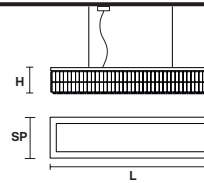

Telaio in metallo e pendagli in cristallo.

Metal frame and crystal pendants.

G04
Shiny chrome

VE 760/S16 RC

Suspension

TECHNICAL INFORMATION

L 100 cm / 39.37"
SP 60 cm / 23.62"
H 18 cm / 7.08"
W 27 kg / 59.52lb

LIGHTING SYSTEM

16×E27×20 W max
(not included).
Ø max 45 mm

VE 760/S20 RC

Suspension

TECHNICAL INFORMATION

L 150 cm / 59.05"
SP 60 cm / 23.60"
H 18 cm / 7.08"
W 35 kg / 77.16lb

LIGHTING SYSTEM

20×E27×20 W max
(not included).
Ø max 45 mm

VE 760/S26 RC

Suspension

TECHNICAL INFORMATION

L 200 cm / 78.74"
SP 80 cm / 31.49"
H 18 cm / 7.08"
W 52 kg / 114.64 lb

LIGHTING SYSTEM

26×E27×20 W max
(not included).
Ø max 45 mm