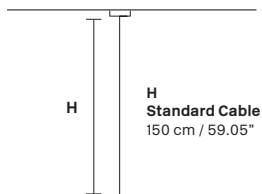

Telaio in metallo e pendagli in cristallo.

Metal frame and crystal pendants.

G04
Shiny chrome

VE 760/S16 RC

Suspension

TECHNICAL INFORMATION

L 100 cm / 39.37"
SP 60 cm / 23.62"
H 18 cm / 7.08"
W 27 kg / 59.52lb

LIGHTING SYSTEM

16×E27×20 W max
(not included).
Ø max 45 mm

VE 760/S20 RC

Suspension

TECHNICAL INFORMATION

L 150 cm / 59.05"
SP 60 cm / 23.60"
H 18 cm / 7.08"
W 35 kg / 77.16lb

LIGHTING SYSTEM

20×E27×20 W max
(not included).
Ø max 45 mm

VE 760/S26 RC

Suspension

TECHNICAL INFORMATION

L 200 cm / 78.74"
SP 80 cm / 31.49"
H 18 cm / 7.08"
W 52 kg / 114.64 lb

LIGHTING SYSTEM

26×E27×20 W max
(not included).
Ø max 45 mm