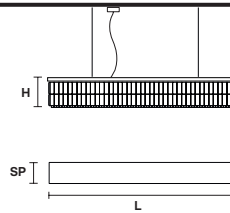

Telaio in metallo e pendagli in cristallo.

Metal frame and crystal pendants.

G04
Shiny chrome

VE 760/S5 LN

Suspension

TECHNICAL INFORMATIONS

L 80 cm / 31.49"
SP 17 cm / 6.70"
H 18 cm / 7.08"
W 12 kg / 26.45 lb

LIGHTING SYSTEM

5×E27×20 W max
(not included).
Ø max 45 mm

VE 760/S6 LN

Suspension

TECHNICAL INFORMATIONS

L 100 cm / 39.37"
SP 17 cm / 6.70"
H 18 cm / 7.08"
W 15 kg / 33.06 lb

LIGHTING SYSTEM

6×E27×20 W max
(not included).
Ø max 45 mm

VE 760/S7 LN

Suspension

TECHNICAL INFORMATIONS

L 120 cm / 47.24"
SP 17 cm / 6.70"
H 18 cm / 7.08"
W 18 kg / 39.68 lb

LIGHTING SYSTEM

7×E27×20 W max
(not included).
Ø max 45 mm