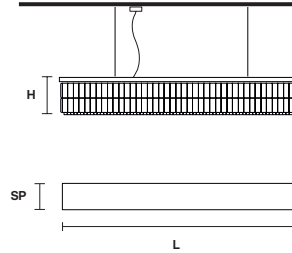

Telaio in metallo e pendagli in cristallo.

Metal frame and crystal pendants.

G04
Shiny chrome

VE 760/S5 LN

Suspension

TECHNICAL INFORMATIONS

L 80 cm / 31.49"
SP 17 cm / 6.70"
H 18 cm / 7.08"
W 12 kg / 26.45 lb

LIGHTING SYSTEM

5×E27×20 W max
(not included).
Ø max 45 mm

VE 760/S6 LN

Suspension

TECHNICAL INFORMATIONS

L 100 cm / 39.37"
SP 17 cm / 6.70"
H 18 cm / 7.08"
W 15 kg / 33.06 lb

LIGHTING SYSTEM

6×E27×20 W max
(not included).
Ø max 45 mm

VE 760/S7 LN

Suspension

TECHNICAL INFORMATIONS

L 120 cm / 47.24"
SP 17 cm / 6.70"
H 18 cm / 7.08"
W 18 kg / 39.68 lb

LIGHTING SYSTEM

7×E27×20 W max
(not included).
Ø max 45 mm