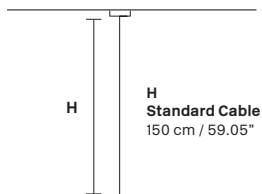

Telaio in metallo e pendagli in cristallo.

Metal frame and crystal pendants.

G04
Shiny chrome

VE 760/S5 LN

Suspension

TECHNICAL INFORMATIONS

L 80 cm / 31.49"
SP 17 cm / 6.70"
H 18 cm / 7.08"
W 12 kg / 26.45 lb

LIGHTING SYSTEM

5×E27×20 W max
(not included).
Ø max 45 mm

VE 760/S6 LN

Suspension

TECHNICAL INFORMATIONS

L 100 cm / 39.37"
SP 17 cm / 6.70"
H 18 cm / 7.08"
W 15 kg / 33.06 lb

LIGHTING SYSTEM

6×E27×20 W max
(not included).
Ø max 45 mm

VE 760/S7 LN

Suspension

TECHNICAL INFORMATIONS

L 120 cm / 47.24"
SP 17 cm / 6.70"
H 18 cm / 7.08"
W 18 kg / 39.68 lb

LIGHTING SYSTEM

7×E27×20 W max
(not included).
Ø max 45 mm