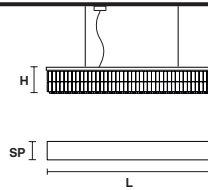

Telaio in metallo e pendagli in cristallo.

Metal frame and crystal pendants.

G04
Shiny chrome

VE 760/S5 LN

Suspension

TECHNICAL INFORMATIONS

L 80 cm / 31.49"
SP 17 cm / 6.70"
H 18 cm / 7.08"
W 12 kg / 26.45 lb

LIGHTING SYSTEM

5×E27×20 W max
(not included).
Ø max 45 mm

VE 760/S6 LN

Suspension

TECHNICAL INFORMATIONS

L 100 cm / 39.37"
SP 17 cm / 6.70"
H 18 cm / 7.08"
W 15 kg / 33.06 lb

LIGHTING SYSTEM

6×E27×20 W max
(not included).
Ø max 45 mm

VE 760/S7 LN

Suspension

TECHNICAL INFORMATIONS

L 120 cm / 47.24"
SP 17 cm / 6.70"
H 18 cm / 7.08"
W 18 kg / 39.68 lb

LIGHTING SYSTEM

7×E27×20 W max
(not included).
Ø max 45 mm