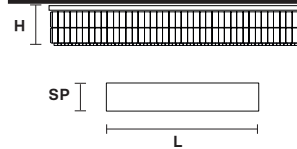

Telaio in metallo e pendagli in cristallo.

Metal frame and crystal pendants.

**G04**  
Shiny chrome

VE 760/PL5 LN

Ceiling

CE

TECHNICAL INFORMATIONS

**L** 80 cm / 31.49"  
**SP** 17 cm / 6.70"  
**H** 18 cm / 7.08"  
**W** 12 kg / 26.45 lb

LIGHTING SYSTEM

5×E27×20 W max  
(not included).  
Ø max 45 mm

VE 760/PL6 LN

Ceiling

CE

TECHNICAL INFORMATIONS

**L** 100 cm / 39.37"  
**SP** 17 cm / 6.70 "  
**H** 18 cm / 7.08"  
**W** 15 kg / 33.06 lb

LIGHTING SYSTEM

6×E27×20 W max  
(not included).  
Ø max 45 mm

VE 760/PL7 LN

Ceiling

CE

TECHNICAL INFORMATIONS

**L** 120 cm / 47.24"  
**SP** 17 cm / 6.70"  
**H** 18 cm / 7.08"  
**W** 18 kg / 39.68lb

LIGHTING SYSTEM

7×E27×20 W max  
(not included).  
Ø max 45 mm