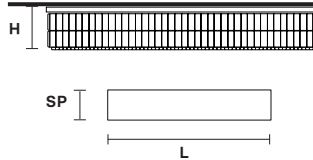

Telaio in metallo e pendagli in cristallo.

Metal frame and crystal pendants.

**G04**  
Shiny chrome

VE 760/PL5 LN

Ceiling

CE

TECHNICAL INFORMATIONS

**L** 80 cm / 31.49"  
**SP** 17 cm / 6.70"  
**H** 18 cm / 7.08"  
**W** 12 kg / 26.45 lb

LIGHTING SYSTEM

5×E27×20 W max  
(not included).  
Ø max 45 mm

VE 760/PL6 LN

Ceiling

CE

TECHNICAL INFORMATIONS

**L** 100 cm / 39.37"  
**SP** 17 cm / 6.70 "  
**H** 18 cm / 7.08"  
**W** 15 kg / 33.06 lb

LIGHTING SYSTEM

6×E27×20 W max  
(not included).  
Ø max 45 mm

VE 760/PL7 LN

Ceiling

CE

TECHNICAL INFORMATIONS

**L** 120 cm / 47.24"  
**SP** 17 cm / 6.70"  
**H** 18 cm / 7.08"  
**W** 18 kg / 39.68lb

LIGHTING SYSTEM

7×E27×20 W max  
(not included).  
Ø max 45 mm