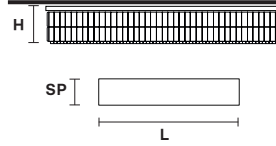

Telaio in metallo e pendagli in cristallo.

Metal frame and crystal pendants.

**G04**  
Shiny chrome

VE 760/PL5 LN

Ceiling

CE

TECHNICAL INFORMATIONS

**L** 80 cm / 31.49"  
**SP** 17 cm / 6.70"  
**H** 18 cm / 7.08"  
**W** 12 kg / 26.45 lb

LIGHTING SYSTEM

5×E27×20 W max  
(not included).  
Ø max 45 mm

VE 760/PL6 LN

Ceiling

CE

TECHNICAL INFORMATIONS

**L** 100 cm / 39.37"  
**SP** 17 cm / 6.70 "  
**H** 18 cm / 7.08"  
**W** 15 kg / 33.06 lb

LIGHTING SYSTEM

6×E27×20 W max  
(not included).  
Ø max 45 mm

VE 760/PL7 LN

Ceiling

CE

TECHNICAL INFORMATIONS

**L** 120 cm / 47.24"  
**SP** 17 cm / 6.70"  
**H** 18 cm / 7.08"  
**W** 18 kg / 39.68lb

LIGHTING SYSTEM

7×E27×20 W max  
(not included).  
Ø max 45 mm