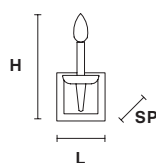

VE 1192 A1 P

Applique

CE

TECHNICAL INFORMATION

L 11 cm / 4.33"
SP 14 cm / 5.51"
H 24 cm / 9.44"
W 1.5 kg / 3.30 lb

LIGHTING SYSTEM

1×E14×10 W max
(not included).