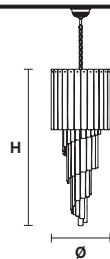

Telaio in metallo verniciato, diffusore in vetro in piastra lavorato a mano con finitura "graniglia".

Painted metal frame, diffuser in home made cast glass with "graniglia" finishing.

VE 1149 S7

Suspension

TECHNICAL INFORMATIONS

Ø 40 cm / 15.75"  
 H 90 cm / 35.50"  
 W 28 kg / 61.72 lb

LIGHTING SYSTEM

7×E14×10 W max  
 (not included).

VE 1149 S16

Suspension

TECHNICAL INFORMATIONS

Ø 50 cm / 19.70"  
 H 160 cm / 63.00"  
 W 35 kg / 77.16 lb

LIGHTING SYSTEM

16×E14×10 W max  
 (not included).

Ⓜ : for the US market, refer to the relevant price list.