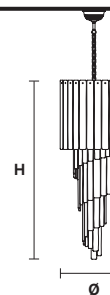

Telaio in metallo verniciato, diffusore in vetro in piastra lavorato a mano con finitura "graniglia".

Painted metal frame, diffuser in home made cast glass with "graniglia" finishing.

VE 1149 S7

Suspension

TECHNICAL INFORMATIONS

Ø 40 cm / 15.75"  
 H 90 cm / 35.50"  
 W 28 kg / 61.72 lb

LIGHTING SYSTEM

7×E14×10 W max  
 (not included).

VE 1149 S16

Suspension

TECHNICAL INFORMATIONS

Ø 50 cm / 19.70"  
 H 160 cm / 63.00"  
 W 35 kg / 77.16 lb

LIGHTING SYSTEM

16×E14×10 W max  
 (not included).

Ⓜ : for the US market, refer to the relevant price list.