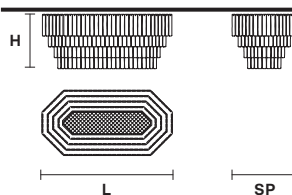

VE 1147 PL16

Ceiling

CE

TECHNICAL INFORMATION

L	120 cm / 47.30"
SP	60 cm / 23.70"
H	50 cm / 19.70"
W	80 kg / 176.36 lb

LIGHTING SYSTEM

16×E14×10 W max
(not included).

Telaio in metallo verniciato, diffusore in vetro in piastra lavorato a mano con finitura "graniglia".

Painted metal frame, diffuser in home made cast glass with "graniglia" finishing.