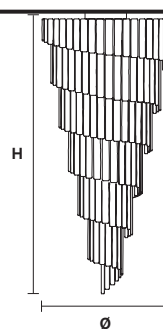

VE 1146 PL14

Ceiling

CE

TECHNICAL INFORMATION

Ø	70 cm / 27.56"
H	140 cm / 55.20"
W	63 kg / 138.89 lb

LIGHTING SYSTEM

14×E27×20 W max
(not included).

Telaio in metallo verniciato, diffusore in vetro in piastra lavorato a mano con finitura "graniglia".

Painted metal frame, diffuser in home made cast glass with "graniglia" finishing.