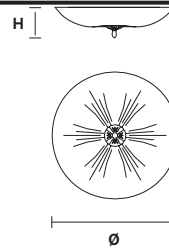

Telaio in metallo verniciato, diffusore in vetro in piastra lavorato a mano con finitura "graniglia".

Painted metal frame, diffuser in home made cast glass with "graniglia" finishing.

VE 1115 PL5 AMB

Ceiling

CE

TECHNICAL INFORMATIONS

Ø 65 cm / 25.60"
H 15 cm / 6.00"
W 14 kg / 30.86 lb

LIGHTING SYSTEM

5×E27×20 W max
(not included).

VE 1115 PL5 TR

Ceiling

CE

TECHNICAL INFORMATIONS

Ø 65 cm / 25.60"
H 15 cm / 6.00"
W 14 kg / 30.86 lb

LIGHTING SYSTEM

5×E27×20 W max
(not included).