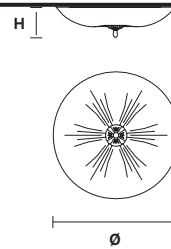

CE

TECHNICAL INFORMATIONS

Ø 65 cm / 25.60"
H 15 cm / 6.00"
W 14 kg / 30.86 lb

LIGHTING SYSTEM

5×E27×20 W max
(not included).

VE 1115 PL5 TR

Ceiling

CE

TECHNICAL INFORMATIONS

Ø 65 cm / 25.60"
H 15 cm / 6.00"
W 14 kg / 30.86 lb

LIGHTING SYSTEM

5×E27×20 W max
(not included).