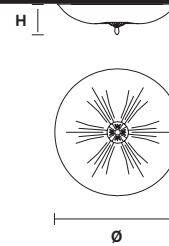

CE

TECHNICAL INFORMATION

Ø 45 cm / 17.80"
H 12 cm / 4.80"
W 8.5 kg / 18.73 lb

LIGHTING SYSTEM

3×E27×20 W max
(not included).

VE 1114 PL3 TR

Ceiling

CE

TECHNICAL INFORMATION

Ø 45 cm / 17.80"
H 12 cm / 4.80"
W 8.5 kg / 18.73 lb

LIGHTING SYSTEM

3×E27×20 W max
(not included).