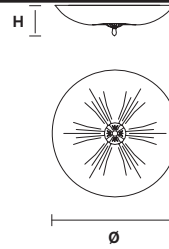

Telaio in metallo verniciato, diffusore in vetro in piastra lavorato a mano con finitura "graniglia".

Painted metal frame, diffuser in home made cast glass with "graniglia" finishing.

VE 1114 PL3 AMB

Ceiling

CE

TECHNICAL INFORMATION

Ø 45 cm / 17.80"
H 12 cm / 4.80"
W 8.5 kg / 18.73 lb

LIGHTING SYSTEM

3×E27×20 W max
(not included).

VE 1114 PL3 TR

Ceiling

CE

TECHNICAL INFORMATION

Ø 45 cm / 17.80"
H 12 cm / 4.80"
W 8.5 kg / 18.73 lb

LIGHTING SYSTEM

3×E27×20 W max
(not included).