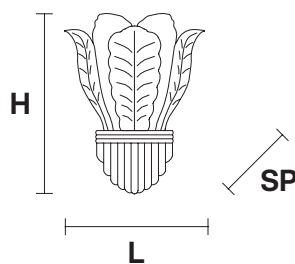

Telaio in metallo verniciato, diffusore in vetro in piastra lavorato a mano con finitura "graniglia".

Painted metal frame, diffuser in home made cast glass with "graniglia" finishing.

VE 1110 A1+1

Applique

TECHNICAL INFORMATION

| | |
|-----------|--------------------|
| L | 45 cm / 17.72" |
| SP | 23 cm / 9.06" |
| H | 60 cm / 23.62" |
| W | 12.5 kg / 27.55 lb |

LIGHTING SYSTEM

1×E27×20 W max
1×E14×10 W max
(not included).