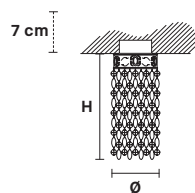

VE 1107 MC

Spot

CE

TECHNICAL INFORMATIONS

Ø 9.5 cm / 3.74"
H 20 cm / 7.87"
W 0.6 kg / 1.32 lb

LIGHTING SYSTEM

1×GU10×15 W max
 (not included).

VE 1107 TR

Spot

CE

TECHNICAL INFORMATIONS

Ø 9.5 cm / 3.74"
H 20 cm / 7.87"
W 0.6 kg / 1.32 lb

LIGHTING SYSTEM

1×GU10×15 W max
 (not included).

**Faretto ad incasso in ottone dorato. Lampadine non incluse.
 Foro a soffitto Ø 2.37".**

Solid brass gold plated spot light. Bulbs not included.
 Hole Ø 2.37".

G03
 Shiny gold