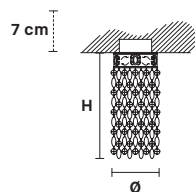

VE 1107 MC

Spot

CE

TECHNICAL INFORMATIONS

Ø 9.5 cm / 3.74"
H 20 cm / 7.87"
W 0.6 kg / 1.32 lb

LIGHTING SYSTEM

1×GU10×15 W max
 (not included).

VE 1107 TR

Spot

CE

TECHNICAL INFORMATIONS

Ø 9.5 cm / 3.74"
H 20 cm / 7.87"
W 0.6 kg / 1.32 lb

LIGHTING SYSTEM

1×GU10×15 W max
 (not included).

**Faretto ad incasso in ottone dorato. Lampadine non incluse.
 Foro a soffitto Ø 2.37".**

Solid brass gold plated spot light. Bulbs not included.
 Hole Ø 2.37".

G03
 Shiny gold