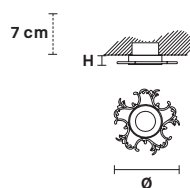

VE 1106

Spot

CE

TECHNICAL INFORMATION

Ø	22 cm / 8.66"
H	2.5 cm / 0.98"
W	0.4 kg / 0.88 lb

LIGHTING SYSTEM

1×GU10×15 W max
(not included).

**Faretto ad incasso in ottone dorato. Lampadine non incluse.
Foro a soffitto Ø 2.37".**

Solid brass gold plated spot light. Bulbs not included.
Hole Ø 2.37".

G03
Shiny gold