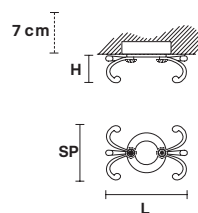

VE 1105

Spot

CE

TECHNICAL INFORMATIONS

L	16 cm / 6.29"
SP	9 cm / 3.54"
H	5.5 cm / 2.17"
W	0.2 kg / 0.44 lb

LIGHTING SYSTEM

1×GU10×15 W max
(not included).

**Faretto ad incasso in ottone dorato. Lampadine non incluse.
Foro a soffitto Ø 2.37".**

Solid brass gold plated spot light. Bulbs not included.
Hole Ø 2.37".

G03
Shiny gold