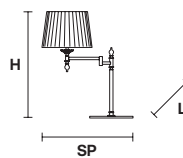

## TECHNICAL INFORMATION

L	30 cm / 11.81"
SP	70 cm / 27.56"
H	64 cm / 25.20"