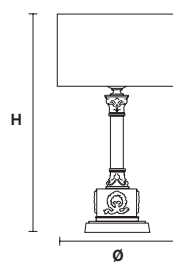

VE 1087 TL 1

Table lamp

TECHNICAL INFORMATION

Ø	25 cm / 9.84"
H	41 cm / 16.14"
W	1.8 kg / 3.97 lb"

LIGHTING SYSTEM

1×E27×20 W max
(not included).

Base in ottone dorato anticato.

Antiqued gold plated solid brass base.