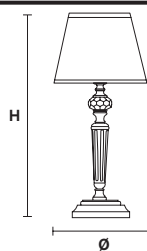

#### Base in ottone dorato.

Gold plated solid brass base.

**G03**  
Shiny gold

**G20**  
Antiqued gold

**G21**  
Antiqued chrome

#### TECHNICAL INFORMATION

**Ø** 18 cm / 7.09"  
**H** 38 cm / 14.96"  
**W** 1.2 kg / 2.64 lb

#### TECHNICAL INFORMATION

**Ø** 40 cm / 15.75"  
**H** 65 cm / 25.59"