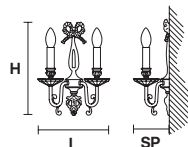

LIGHTING SYSTEM

2×E14×10 W max
(not included).