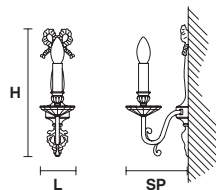

LIGHTING SYSTEM

1×E14×10 W max
(not included).

VE 1079 A2

Applique

TECHNICAL INFORMATION

L	23 cm / 9.06"
SP	12 cm / 4.72"
H	36 cm / 14.17"
W	3 kg / 6.61 lb