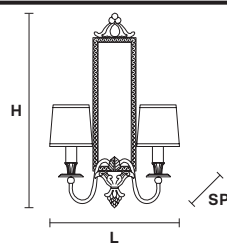

VE 1076 A2

Applique

TECHNICAL INFORMATION

L	35 cm / 13.78"
SP	18 cm / 7.09"
H	60 cm / 23.62"
W	4 kg / 8.81 lb

LIGHTING SYSTEM

2×E14×10 W max
(not included).

Telaio in fusione d'ottone dorato.

Gold plated solid brass frame.