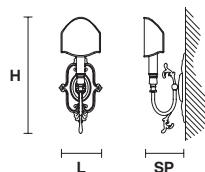

Telaio in fusione d'ottone dorato.

Gold plated solid brass frame.

G03
Shiny gold

VE 1075 A1

Applique

CE

TECHNICAL INFORMATION

L 13 cm / 5.12"
SP 14 cm / 5.51"
H 33 cm / 12.99"
W 2.2 kg / 4.85 lb

LIGHTING SYSTEM

1×E14×10 W max
(not included).

VE 1075 A2

Applique

CE

TECHNICAL INFORMATION

L 28 cm / 11.02"
SP 12.5 cm / 4.92"
H 33 cm / 12.99"
W 3 kg / 6.61 lb

LIGHTING SYSTEM