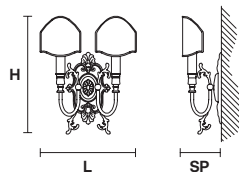

Telaio in fusione d'ottone dorato.

Gold plated solid brass frame.

G03
Shiny gold

VE 1075 A1

Applique

CE

TECHNICAL INFORMATION

L 13 cm / 5.12"
SP 14 cm / 5.51"
H 33 cm / 12.99"
W 2.2 kg / 4.85 lb

LIGHTING SYSTEM

1×E14×10 W max
(not included).

VE 1075 A2

Applique

CE

TECHNICAL INFORMATION

L 28 cm / 11.02"
SP 12.5 cm / 4.92"
H 33 cm / 12.99"
W 3 kg / 6.61 lb

LIGHTING SYSTEM