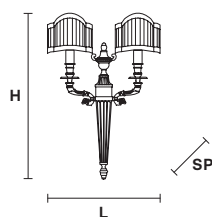

VE 1072 A2

Applique

TECHNICAL INFORMATION

L	40 cm / 15.75"
SP	18 cm / 7.09"
H	70 cm / 27.56"
W	3 kg / 6.61 lb

LIGHTING SYSTEM

2×E14×10 W max
(not included).

Telaio in fusione d'ottone dorato.

Gold plated solid brass frame.