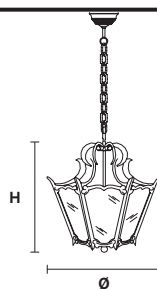

VE 1069 S4

Suspension

TECHNICAL INFORMATION

Ø	42 cm / 16.54"
H	44 cm / 17.32"
W	8 kg / 17.63 lb

LIGHTING SYSTEM

4×E14×10 W max
(not included).

Base in fusione d'ottone dorata.

Gold plated solid brass base.