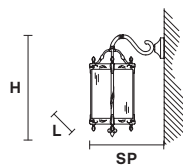

VE 1066 A3

Applique

TECHNICAL INFORMATION

L	20 cm / 7.87"
SP	30 cm / 11.81"
H	48 cm / 18.90"
W	6 kg / 13.22 lb

LIGHTING SYSTEM

3×E14×10 W max
(not included).

Base in fusione d'ottone dorata.

Gold plated solid brass base.