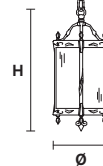

Tealio in fusione d'ottone dorato.

Gold plated solid brass frame.

G03
Shiny gold

VE 1066 S3

Suspension

TECHNICAL INFORMATIONS

Ø 20 cm / 7.87"
H 44 cm / 17.32"
W 5 kg / 11.02 lb

LIGHTING SYSTEM

3×E14×10 W max
(not included).

VE 1066 S4

Suspension

TECHNICAL INFORMATIONS

Ø 44 cm / 17.32"
H 85 cm / 33.46"
W 8 kg / 17.63 lb

LIGHTING SYSTEM

4×E14×10 W max
(not included).

VE 1066 S6

Suspension

TECHNICAL INFORMATIONS

Ø 62 cm / 24.41"
H 120 cm / 47.24"
W 18 kg / 39.68 lb

LIGHTING SYSTEM

6×E14×10 W max
(not included).