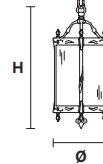

Tealio in fusione d'ottone dorato.

Gold plated solid brass frame.

G03
Shiny gold

VE 1066 S3

Suspension

TECHNICAL INFORMATIONS

Ø 20 cm / 7.87"
H 44 cm / 17.32"
W 5 kg / 11.02 lb

LIGHTING SYSTEM

3×E14×10 W max
(not included).

VE 1066 S4

Suspension

TECHNICAL INFORMATIONS

Ø 44 cm / 17.32"
H 85 cm / 33.46"
W 8 kg / 17.63 lb

LIGHTING SYSTEM

4×E14×10 W max
(not included).

VE 1066 S6

Suspension

TECHNICAL INFORMATIONS

Ø 62 cm / 24.41"
H 120 cm / 47.24"
W 18 kg / 39.68 lb

LIGHTING SYSTEM

6×E14×10 W max
(not included).