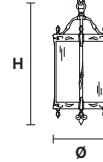

Tealio in fusione d'ottone dorato.

Gold plated solid brass frame.

G03
Shiny gold

VE 1066 S3

Suspension

TECHNICAL INFORMATIONS

Ø 20 cm / 7.87"
H 44 cm / 17.32"
W 5 kg / 11.02 lb

LIGHTING SYSTEM

3×E14×10 W max
(not included).

VE 1066 S4

Suspension

TECHNICAL INFORMATIONS

Ø 44 cm / 17.32"
H 85 cm / 33.46"
W 8 kg / 17.63 lb

LIGHTING SYSTEM

4×E14×10 W max
(not included).

VE 1066 S6

Suspension

TECHNICAL INFORMATIONS

Ø 62 cm / 24.41"
H 120 cm / 47.24"
W 18 kg / 39.68 lb

LIGHTING SYSTEM

6×E14×10 W max
(not included).