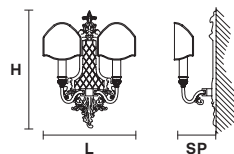

VE 1063 A2

Applique

TECHNICAL INFORMATION

| | |
|-----------|-----------------|
| L | 30 cm / 11.81" |
| SP | 16 cm / 6.30" |
| H | 41 cm / 16.41" |
| W | 5 kg / 11.02 lb |

LIGHTING SYSTEM

2×E14×10 W max
(not included).

Base in fusione d'ottone dorata.

Gold plated solid brass base.

G03
Shiny gold