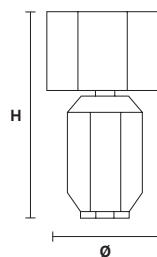

## TECHNICAL INFORMATION

Ø 29 cm / 11.40"  
H 49 cm / 19.30"  
W 3 kg / 6.61 lb

## LIGHTING SYSTEM

1×E27×20 W max  
(not included).

Base in vetro di Murano soffiato e lavorato a mano.

Hand made blown Murano glass base.

G18

Brushed brass