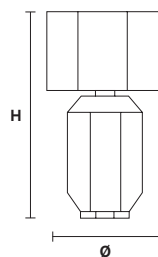

VE 1057 TL1

Table lamp

TECHNICAL INFORMATION

Ø 29 cm / 11.40"
H 49 cm / 19.30"
W 3 kg / 6.61 lb

LIGHTING SYSTEM

1×E27×20 W max
(not included).

Base in vetro di Murano soffiato e lavorato a mano.

Hand made blown Murano glass base.