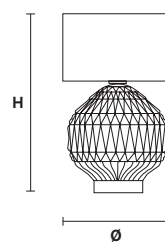

Base in vetro di Murano soffiato e lavorato a mano.

Hand made blown Murano glass base.

G18
Brushed brass

VE 1052 TL1 G

Table lamp

CE 

TECHNICAL INFORMATION

Ø 32 cm / 12.59"
H 50 cm / 19.68"
W 2.6 kg / 5.73 lb

LIGHTING SYSTEM

1×E27×20 W max
(not included).

VE 1052 TL1 P

Table lamp

CE *

TECHNICAL INFORMATION

Ø 25 cm / 9.80"
H 38 cm / 15.00"
W 1.6 kg / 3.53 lb

LIGHTING SYSTEM