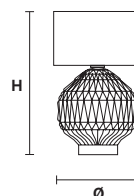

Base in vetro di Murano soffiato e lavorato a mano.

Hand made blown Murano glass base.

G18
Brushed brass

VE 1052 TL1 G

Table lamp

CE 

TECHNICAL INFORMATION

Ø 32 cm / 12.59"
H 50 cm / 19.68"
W 2.6 kg / 5.73 lb

LIGHTING SYSTEM

1×E27×20 W max
(not included).

VE 1052 TL1 P

Table lamp

CE *

TECHNICAL INFORMATION

Ø 25 cm / 9.80"
H 38 cm / 15.00"
W 1.6 kg / 3.53 lb

LIGHTING SYSTEM