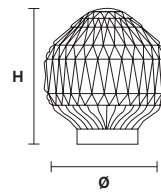

Base in vetro di Murano soffiato e lavorato a mano.

Hand made blown Murano glass base.

G04
Shiny chrome

VE 1050 TL1 G

Table lamp

CE *

TECHNICAL INFORMATION

Ø 30 cm / 11.90"
H 26 cm / 10.25"
W 2 kg / 4.40 lb

LIGHTING SYSTEM

1×E14×10 W max
(not included).

VE 1050 TL1 P

Table lamp

CE *

TECHNICAL INFORMATION

Ø 20 cm / 7.90"
H 22 cm / 8.70"
W 1.8 kg / 3.97 lb

LIGHTING SYSTEM