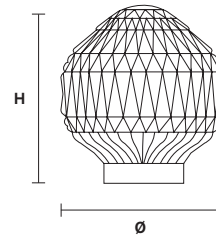

Base in vetro di Murano soffiato e lavorato a mano.

Hand made blown Murano glass base.

G04
Shiny chrome

VE 1050 TL1 G

Table lamp

CE *

TECHNICAL INFORMATION

Ø 30 cm / 11.90"
H 26 cm / 10.25"
W 2 kg / 4.40 lb

LIGHTING SYSTEM

1×E14×10 W max
(not included).

VE 1050 TL1 P

Table lamp

CE *

TECHNICAL INFORMATION

Ø 20 cm / 7.90"
H 22 cm / 8.70"
W 1.8 kg / 3.97 lb

LIGHTING SYSTEM