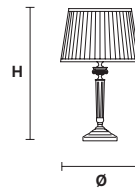

**Base in fusione d'ottone dorata.**

Gold plated solid brass base.

**G03**  
Shiny gold

#### TECHNICAL INFORMATION

Ø 30 cm / 11.81"  
H 54 cm / 21.26"

#### TECHNICAL INFORMATION

Ø 18 cm / 7.09"  
H 40 cm / 15.75"