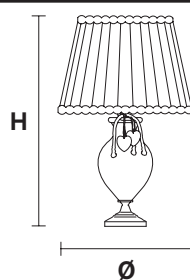

VE 1010/TL1

Table lamp

TECHNICAL INFORMATION

Ø 40 cm / 15.74"
H 65 cm / 25.59"

LIGHTING SYSTEM

1×E27×20 W max
(not included).

Base in vetro di Murano soffiato e lavorato a mano.

Hand made blown Murano glass base.