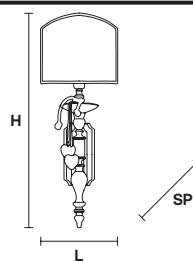

VE 1002 A1

Applique

TECHNICAL INFORMATIONS

L	20 cm / 7.87"
SP	15 cm / 5.91"
H	55 cm / 21.65"
W	2.5 kg / 5.51 lb

LIGHTING SYSTEM

1×E14×10 W max
(not included).

Base in fusione d'ottone dorata.

Gold plated solid brass base.