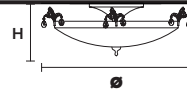

PON-BD/16/IV

PRIMADONNA 5

Chandelier

TECHNICAL INFORMATION

Ø 70 cm / 27.56"
H 50 cm / 19.69"

WW 5×E14×10 W max
USA 5×E12×40 W max
(not included)

SHADE

PON-BD/16/IV

PRIMADONNA PL4

Ceiling

CE

TECHNICAL INFORMATIONS

Ø 70 cm / 27.56"

H 25 cm / 9.84"

WW 4×E27×20 W max

USA 4×E26×60 W max
(not included)*

*bulb max Ø 4,5 cm

PRIMADONNA PL3

Ceiling

CE

TECHNICAL INFORMATIONS

Ø 50 cm / 19.69"

H 23 cm / 9.06"

WW 3×E27×20 W max