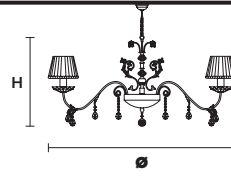

Floor lamp

Standard chain for all chandeliers

H 50 cm / 19.68"

PRIMADONNA 12

Chandelier

TECHNICAL INFORMATION

Ø 120 cm / 47.24"
H 65 cm / 25.59"

WW 12×E14×10 W max
USA 12×E12×40 W max
(not included)

SHADE

PON-BD/16/IV

PRIMADONNA 8

Chandelier

TECHNICAL INFORMATION

Ø 85 cm / 33.46"
H 55 cm / 21.65"

WW 8×E14×10 W max
USA 8×E12×40 W max
(not included)

SHADE