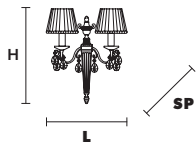

PRIMADONNA A2

Applique

TECHNICAL INFORMATION

L 40 cm / 15.75"
SP 20 cm / 7.87"
H 50 cm / 19.69"

WW 2×E14×10 W max
USA 2×E12×40 W max
(not included)

SHADE

PON-BD/16/IV