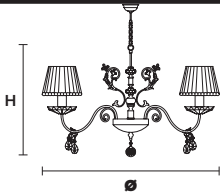

Floor lamp

Standard chain for all chandeliers

H 50 cm / 19.68"

PRIMADONNA 12

Chandelier

TECHNICAL INFORMATION

Ø 120 cm / 47.24"
H 65 cm / 25.59"

WW 12×E14×10 W max
USA 12×E12×40 W max
(not included)

SHADE

PON-BD/16/IV

PRIMADONNA 8

Chandelier

TECHNICAL INFORMATION

Ø 85 cm / 33.46"
H 55 cm / 21.65"

WW 8×E14×10 W max
USA 8×E12×40 W max
(not included)

SHADE

PON-BD/16/IV

PRIMADONNA 5

Chandelier

TECHNICAL INFORMATION

Ø 70 cm / 27.56"
H 50 cm / 19.69"

WW 5×E14×10 W max
USA 5×E12×40 W max
(not included)

SHADE

PON-BD/16/IV

PRIMADONNA PL4

Ceiling

CE

TECHNICAL INFORMATIONS

Ø 70 cm / 27.56"

H 25 cm / 9.84"

WW 4×E27×20 W max

USA 4×E26×60 W max
(not included)*