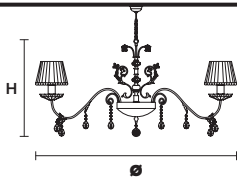

Floor lamp

Standard chain for all chandeliers

H 50 cm / 19.68"

PRIMADONNA 12

Chandelier

TECHNICAL INFORMATION

Ø 120 cm / 47.24"
H 65 cm / 25.59"

WW 12×E14×10 W max
USA 12×E12×40 W max
(not included)

SHADE

PON-BD/16/IV

PRIMADONNA 8

Chandelier

TECHNICAL INFORMATION

Ø 85 cm / 33.46"
H 55 cm / 21.65"

WW 8×E14×10 W max
USA 8×E12×40 W max
(not included)

SHADE