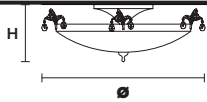

PON-BD/16/IV

PRIMADONNA 5

Chandelier

TECHNICAL INFORMATION

Ø 70 cm / 27.56"
H 50 cm / 19.69"

WW 5×E14×10 W max
USA 5×E12×40 W max
(not included)

SHADE

PON-BD/16/IV

PRIMADONNA PL4

Ceiling

CE

TECHNICAL INFORMATIONS

Ø 70 cm / 27.56"

H 25 cm / 9.84"

WW 4×E27×20 W max

USA 4×E26×60 W max
(not included)*