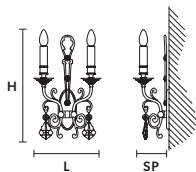

Ø 150 cm / 59.05"  
H 90 cm / 35.43"

WW 14×E14×10 W max  
USA 14×E12×40 W max  
(not included)

ODESSA PL6 70

Ceiling

TECHNICAL INFORMATIONS

Ø 70 cm / 27.56"

H 70 cm / 27.56"

WW 6×E14×10 W max

USA 6×E12×40 W max  
(not included)

ODESSA PL8 90

Ceiling

TECHNICAL INFORMATIONS

Ø 90 cm / 35.43"

H 70 cm / 27.56"

WW 8×E14×10 W max

USA 8×E12×40 W max  
(not included)

## TECHNICAL INFORMATION

**L** 27 cm / 10.63"  
**SP** 14 cm / 5.51"  
**H** 45 cm / 17.72"

**WW** 2×E14×10 W max  
**USA** 2×E12×40 W max  
 (not included)

## TECHNICAL INFORMATION

**L** 45 cm / 17.72"  
**SP** 20 cm / 7.87"  
**H** 50 cm / 19.69"

**WW** 5×E14×10 W max  
**USA** 5×E12×40 W max  
 (not included)