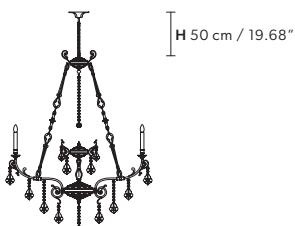

### Standard chain for all chandeliers

ODESSA 18+9 175

Chandelier

TECHNICAL INFORMATIONS

Ø 150 cm / 59.05"  
H 175 cm / 68.89"

WW 27×E14×10 W max  
USA 27×E12×40 W max  
(not included)

ODESSA 18 175

Chandelier

TECHNICAL INFORMATIONS

Ø 150 cm / 59.05"  
H 175 cm / 68.89"

WW 18×E14×10 W max  
USA 18×E12×40 W max  
(not included)

ODESSA 12 155

Chandelier

TECHNICAL INFORMATIONS

Ø 120 cm / 47.24"  
H 155 cm / 61.02"

WW 12×E14×10 W max  
USA 12×E12×40 W max  
(not included)

## TECHNICAL INFORMATION

**L** 27 cm / 10.63"  
**SP** 14 cm / 5.51"  
**H** 45 cm / 17.72"

**WW** 2×E14×10 W max  
**USA** 2×E12×40 W max  
 (not included)

## TECHNICAL INFORMATION

**L** 45 cm / 17.72"  
**SP** 20 cm / 7.87"  
**H** 50 cm / 19.69"

**WW** 5×E14×10 W max  
**USA** 5×E12×40 W max  
 (not included)