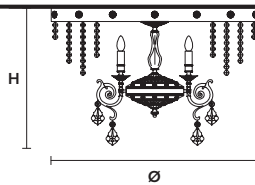

ODESSA 12 95

Chandelier

TECHNICAL INFORMATIONS

Ø 120 cm / 47.24"  
H 95 cm / 37.40"

WW 12×E14×10 W max  
USA 12×E12×40 W max  
(not included)

ODESSA 14 90

Chandelier

TECHNICAL INFORMATIONS

Ø 150 cm / 59.05"  
H 90 cm / 35.43"

WW 14×E14×10 W max  
USA 14×E12×40 W max  
(not included)

ODESSA PL6 70

Ceiling

TECHNICAL INFORMATIONS

Ø 70 cm / 27.56"

H 70 cm / 27.56"

WW 6×E14×10 W max

USA 6×E12×40 W max  
(not included)

ODESSA PL8 90

Ceiling

TECHNICAL INFORMATIONS

Ø 90 cm / 35.43"

H 70 cm / 27.56"

WW 8×E14×10 W max

USA 8×E12×40 W max  
(not included)