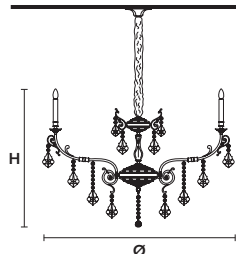

### Standard chain for all chandeliers

ODESSA 18+9 175

Chandelier

TECHNICAL INFORMATIONS

Ø 150 cm / 59.05"  
H 175 cm / 68.89"

WW 27×E14×10 W max  
USA 27×E12×40 W max  
(not included)

ODESSA 18 175

Chandelier

ODESSA 8 100

Chandelier

TECHNICAL INFORMATIONS

Ø 90 cm / 35.43"  
H 100 cm / 39.37"

WW 8×E14×10 W max  
USA 8×E12×40 W max  
(not included)

ODESSA 6 65

Chandelier

TECHNICAL INFORMATIONS

Ø 70 cm / 27.55"  
H 65 cm / 25.59"

WW 6×E14×10 W max  
USA 6×E12×40 W max  
(not included)

ODESSA 8 80

Chandelier

TECHNICAL INFORMATIONS

Ø 90 cm / 35.43"  
H 80 cm / 31.49"

WW 8×E14×10 W max  
USA 8×E12×40 W max  
(not included)

ODESSA 12 95

Chandelier

TECHNICAL INFORMATIONS

Ø 120 cm / 47.24"  
H 95 cm / 37.40"

WW 12×E14×10 W max  
USA 12×E12×40 W max  
(not included)

ODESSA 14 90

Chandelier

TECHNICAL INFORMATIONS