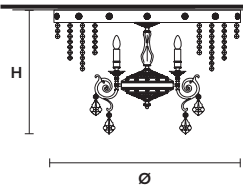

Ø 70 cm / 27.55"  
H 65 cm / 25.59"

WW 6×E14×10 W max  
USA 6×E12×40 W max  
(not included)

ODESSA 8 80

Chandelier

TECHNICAL INFORMATIONS

Ø 90 cm / 35.43"  
H 80 cm / 31.49"

WW 8×E14×10 W max  
USA 8×E12×40 W max  
(not included)

ODESSA 12 95

Chandelier

TECHNICAL INFORMATIONS

Ø 120 cm / 47.24"  
H 95 cm / 37.40"

WW 12×E14×10 W max  
USA 12×E12×40 W max  
(not included)

ODESSA 14 90

Chandelier

TECHNICAL INFORMATIONS

Ø 150 cm / 59.05"  
H 90 cm / 35.43"

WW 14×E14×10 W max  
USA 14×E12×40 W max  
(not included)

ODESSA PL6 70

Ceiling

TECHNICAL INFORMATIONS

Ø 70 cm / 27.56"

H 70 cm / 27.56"

WW 6×E14×10 W max