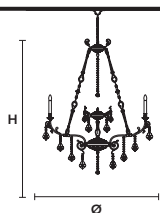

### Standard chain for all chandeliers

ODESSA 18+9 175

Chandelier

TECHNICAL INFORMATIONS

Ø 150 cm / 59.05"  
H 175 cm / 68.89"

WW 27×E14×10 W max  
USA 27×E12×40 W max  
(not included)

ODESSA 18 175

Chandelier

TECHNICAL INFORMATIONS

Ø 150 cm / 59.05"  
H 175 cm / 68.89"

WW 18×E14×10 W max  
USA 18×E12×40 W max  
(not included)

ODESSA 12 155

Chandelier

TECHNICAL INFORMATIONS

Ø 120 cm / 47.24"  
H 155 cm / 61.02"

WW 12×E14×10 W max  
USA 12×E12×40 W max  
(not included)

## TECHNICAL INFORMATION

**L** 45 cm / 17.72"  
**SP** 20 cm / 7.87"  
**H** 50 cm / 19.69"

**WW** 5×E14×10 W max  
**USA** 5×E12×40 W max  
 (not included)