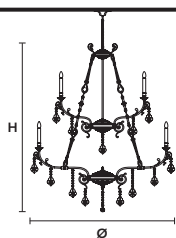

### Standard chain for all chandeliers

ODESSA 18+9 175

Chandelier

TECHNICAL INFORMATIONS

Ø 150 cm / 59.05"  
H 175 cm / 68.89"

WW 27×E14×10 W max  
USA 27×E12×40 W max  
(not included)

ODESSA 18 175

Chandelier

TECHNICAL INFORMATIONS

Ø 150 cm / 59.05"  
H 175 cm / 68.89"

WW 18×E14×10 W max  
USA 18×E12×40 W max  
(not included)

ODESSA 12 155

Chandelier

TECHNICAL INFORMATIONS

Ø 120 cm / 47.24"  
H 155 cm / 61.02"

WW 12×E14×10 W max  
USA 12×E12×40 W max  
(not included)

## TECHNICAL INFORMATION

**L** 27 cm / 10.63"  
**SP** 14 cm / 5.51"  
**H** 45 cm / 17.72"

**WW** 2×E14×10 W max  
**USA** 2×E12×40 W max  
 (not included)

## TECHNICAL INFORMATION

**L** 45 cm / 17.72"  
**SP** 20 cm / 7.87"  
**H** 50 cm / 19.69"

**WW** 5×E14×10 W max  
**USA** 5×E12×40 W max  
 (not included)