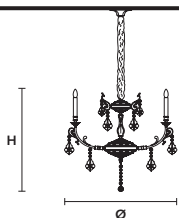

### Standard chain for all chandeliers

ODESSA 18+9 175

Chandelier

TECHNICAL INFORMATIONS

Ø 150 cm / 59.05"  
H 175 cm / 68.89"

WW 27×E14×10 W max  
USA 27×E12×40 W max  
(not included)

ODESSA 18 175

Chandelier

TECHNICAL INFORMATIONS

Ø 150 cm / 59.05"  
H 175 cm / 68.89"

WW 18×E14×10 W max  
USA 18×E12×40 W max  
(not included)

ODESSA 12 155

Chandelier

TECHNICAL INFORMATIONS

Ø 120 cm / 47.24"  
H 155 cm / 61.02"

WW 12×E14×10 W max  
USA 12×E12×40 W max  
(not included)

ODESSA 8 100

Chandelier

TECHNICAL INFORMATIONS

Ø 90 cm / 35.43"  
H 100 cm / 39.37"

WW 8×E14×10 W max  
USA 8×E12×40 W max  
(not included)

ODESSA 6 65

Chandelier

TECHNICAL INFORMATIONS

Ø 70 cm / 27.55"  
H 65 cm / 25.59"

WW 6×E14×10 W max  
USA 6×E12×40 W max  
(not included)

ODESSA 8 80

Chandelier

TECHNICAL INFORMATIONS

Ø 90 cm / 35.43"  
H 80 cm / 31.49"

WW 8×E14×10 W max  
USA 8×E12×40 W max  
(not included)