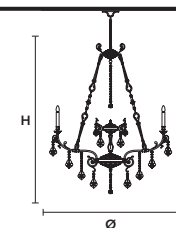

### Standard chain for all chandeliers

ODESSA 18+9 175

Chandelier

TECHNICAL INFORMATIONS

Ø 150 cm / 59.05"  
H 175 cm / 68.89"

WW 27×E14×10 W max  
USA 27×E12×40 W max  
(not included)

ODESSA 18 175

Chandelier

TECHNICAL INFORMATIONS

Ø 150 cm / 59.05"  
H 175 cm / 68.89"

WW 18×E14×10 W max  
USA 18×E12×40 W max  
(not included)

ODESSA 12 155

Chandelier

TECHNICAL INFORMATIONS

Ø 120 cm / 47.24"  
H 155 cm / 61.02"

WW 12×E14×10 W max  
USA 12×E12×40 W max  
(not included)

ODESSA 8 100

Chandelier

TECHNICAL INFORMATIONS

Ø 90 cm / 35.43"  
H 100 cm / 39.37"

WW 8×E14×10 W max  
USA 8×E12×40 W max  
(not included)

ODESSA 6 65

Chandelier

TECHNICAL INFORMATIONS

## TECHNICAL INFORMATION

**L** 45 cm / 17.72"  
**SP** 20 cm / 7.87"  
**H** 50 cm / 19.69"

**WW** 5×E14×10 W max  
**USA** 5×E12×40 W max  
 (not included)