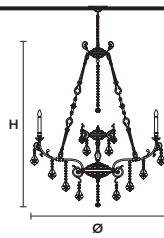

### Standard chain for all chandeliers

ODESSA 18+9 175

Chandelier

TECHNICAL INFORMATIONS

Ø 150 cm / 59.05"  
H 175 cm / 68.89"

WW 27×E14×10 W max  
USA 27×E12×40 W max  
(not included)

ODESSA 18 175

Chandelier

TECHNICAL INFORMATIONS

Ø 150 cm / 59.05"  
H 175 cm / 68.89"

WW 18×E14×10 W max  
USA 18×E12×40 W max  
(not included)

ODESSA 12 155

Chandelier

TECHNICAL INFORMATIONS

Ø 120 cm / 47.24"  
H 155 cm / 61.02"

WW 12×E14×10 W max  
USA 12×E12×40 W max  
(not included)

## TECHNICAL INFORMATION

**L** 27 cm / 10.63"  
**SP** 14 cm / 5.51"  
**H** 45 cm / 17.72"

**WW** 2×E14×10 W max  
**USA** 2×E12×40 W max  
 (not included)

## TECHNICAL INFORMATION

**L** 45 cm / 17.72"  
**SP** 20 cm / 7.87"  
**H** 50 cm / 19.69"

**WW** 5×E14×10 W max  
**USA** 5×E12×40 W max  
 (not included)