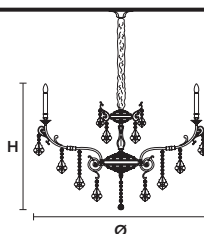

### Standard chain for all chandeliers

ODESSA 18+9 175

Chandelier

TECHNICAL INFORMATIONS

Ø 150 cm / 59.05"  
H 175 cm / 68.89"

WW 27×E14×10 W max  
USA 27×E12×40 W max  
(not included)

ODESSA 18 175

Chandelier

TECHNICAL INFORMATIONS

Ø 150 cm / 59.05"  
H 175 cm / 68.89"

WW 18×E14×10 W max  
USA 18×E12×40 W max  
(not included)

ODESSA 12 155

Chandelier

TECHNICAL INFORMATIONS

Ø 120 cm / 47.24"  
H 155 cm / 61.02"

WW 12×E14×10 W max  
USA 12×E12×40 W max  
(not included)

ODESSA 8 100

Chandelier

TECHNICAL INFORMATIONS

Ø 90 cm / 35.43"  
H 100 cm / 39.37"

WW 8×E14×10 W max  
USA 8×E12×40 W max  
(not included)

ODESSA 6 65

Chandelier

TECHNICAL INFORMATIONS

Ø 70 cm / 27.55"  
H 65 cm / 25.59"

WW 6×E14×10 W max  
USA 6×E12×40 W max  
(not included)

ODESSA 8 80

Chandelier

TECHNICAL INFORMATIONS

Ø 90 cm / 35.43"  
H 80 cm / 31.49"

WW 8×E14×10 W max  
USA 8×E12×40 W max  
(not included)