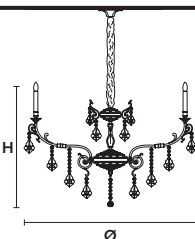

Ø 70 cm / 27.55"  
H 65 cm / 25.59"

WW 6×E14×10 W max  
USA 6×E12×40 W max  
(not included)

ODESSA 8 80

Chandelier

TECHNICAL INFORMATIONS

Ø 90 cm / 35.43"  
H 80 cm / 31.49"

WW 8×E14×10 W max  
USA 8×E12×40 W max  
(not included)

ODESSA 12 95

Chandelier

TECHNICAL INFORMATIONS

Ø 120 cm / 47.24"  
H 95 cm / 37.40"

WW 12×E14×10 W max  
USA 12×E12×40 W max  
(not included)

ODESSA 14 90

Chandelier

TECHNICAL INFORMATIONS

Ø 150 cm / 59.05"  
H 90 cm / 35.43"

WW 14×E14×10 W max  
USA 14×E12×40 W max  
(not included)

ODESSA PL6 70

Ceiling

TECHNICAL INFORMATIONS

Ø 70 cm / 27.56"

H 70 cm / 27.56"

WW 6×E14×10 W max